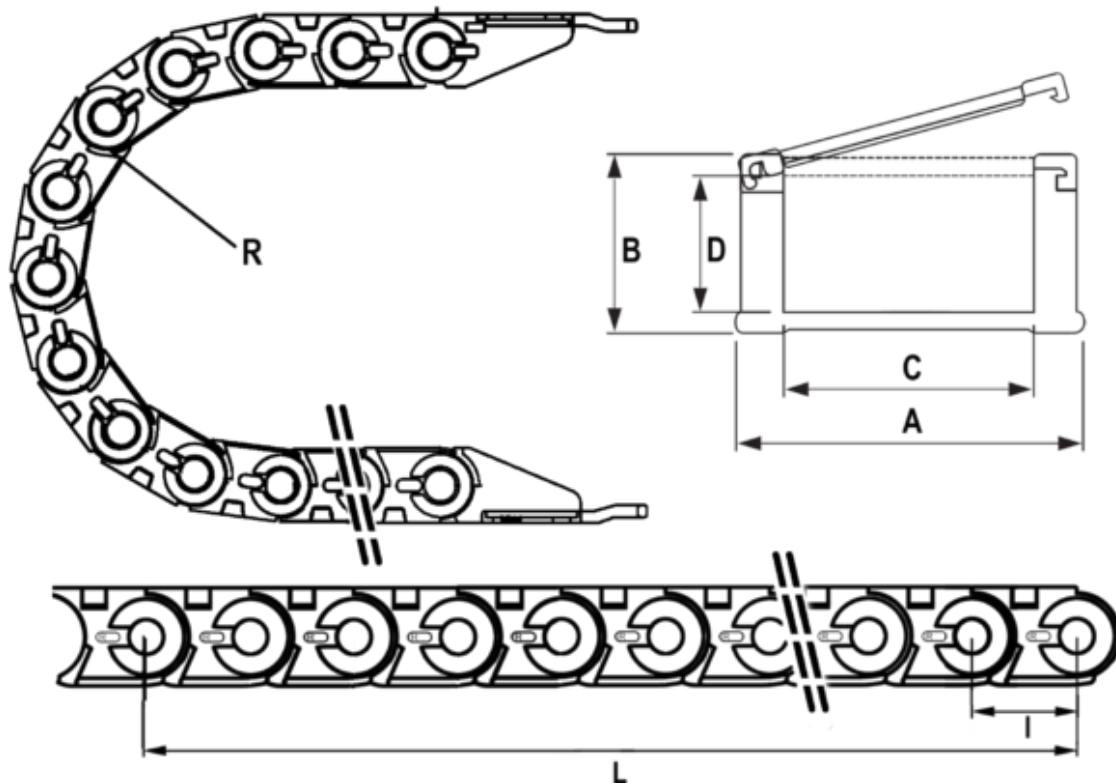

Data Sheet

Article number: 18CPS03035R038
Description: Cable chain, CPS MINI
Type CPS030.35.R38-990L (33 LK)

Measures

Full length	= 990mm
Inside Height	= 19
Inside Width	= 35
Link Length(Pitch)	= 30
Outside Height	= 26
Outside Width	= 51
Radius	= 038